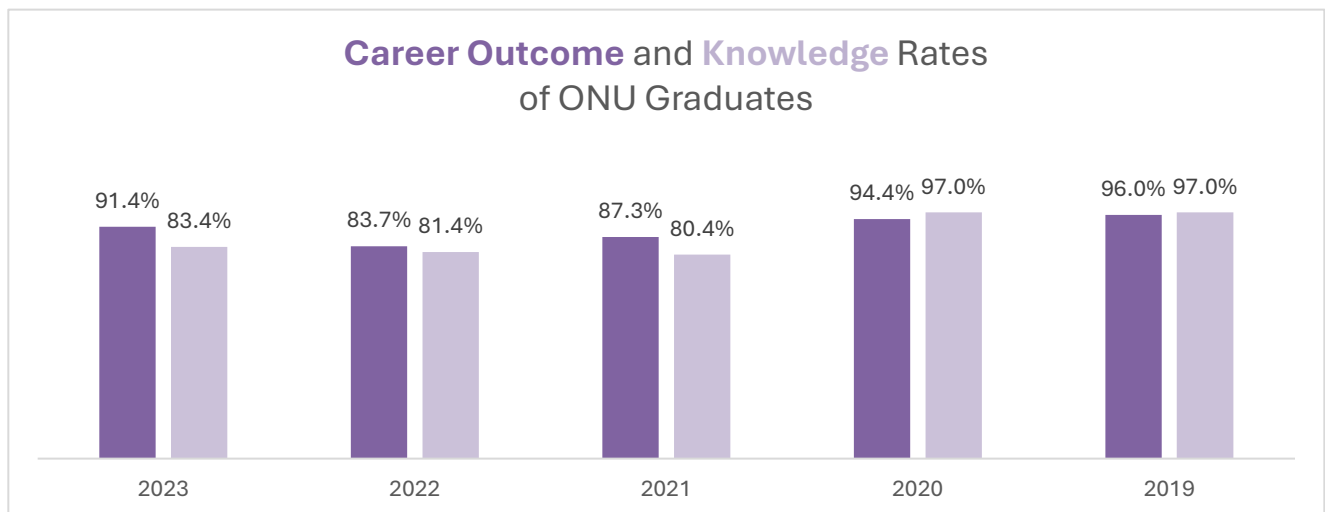

ONU Career Outcomes Reported in NACE's First Destination Survey					
	Class of				
	2023	2022	2021	2020	2019
ONU Career Outcome Rate¹	91.4%	83.7%	87.3%	94.4%	96.0%
National Career Outcome Rate	TBA	85.7%	84.1%	82.0%	86.0%
ONU Knowledge Rate²	83.4%	81.4%	80.4%	97.0%	97.0%
National Knowledge Rate	TBA	56.7%	54.7%	58.0%	65.6%
Total Grads	556	601	592	598	613
Employed	66.0%	63.5%	51.0%	77.2%	77.2%
Continuing Graduate or Professional Education	23.0%	16.0%	16.8%	14.2%	16.0%
Service	0.0%	0.0%	0.1%	1.0%	0.8%
Military	2.0%	1.5%	1.5%	1.4%	1.5%
Seeking employment/continuing education	8.0%	18.0%	10.1%	5.5%	4.0%
Not seeking	1.0%	2.0%	0.6%	0.7%	0.3%

¹ Career Outcome Rate is defined by NACE as the number of graduates who are in the employment, continuing education, service, or military service categories, divided by the number of students for whom an outcome is known minus those identified as not seeking.

² Knowledge Rate is defined by NACE as the percentage of graduates for whom an outcome is known. It includes the sum of the employment categories (full-time, part-time), continuing education, service, military service, still seeking, or not seeking. It excludes those students for whom no information is known.